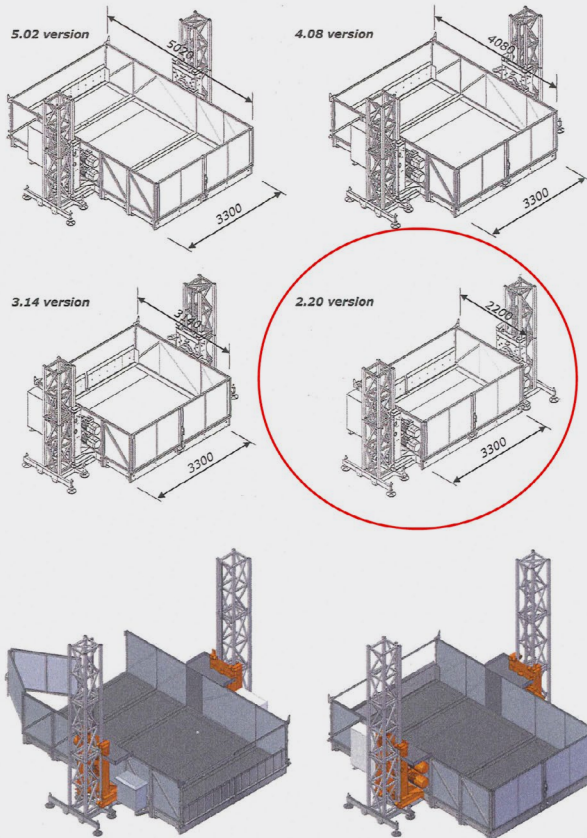

TECHNICAL DATA

	VISION MC/PC3000
Number of masts	2
Max payload	3800 kg
Max height	200m
Tie distance	6m
Cabin dimensions (LxWxH)	3.3 x 2.2 x 1.1m 3.3 x 3.14 x 1.1m 3.3 x 4.08 x 1.1m 5 x 3.3 x 1.1m
Rating power	4 x 7.5Kw
Power supply	220÷240/380÷420V 50Hz
Inrush current	65 Amperes
Travelling speed	24 m/min
Power cable	16mm cable, 4 core & earth

Traliccio quadrato
Square mast - Mât carré