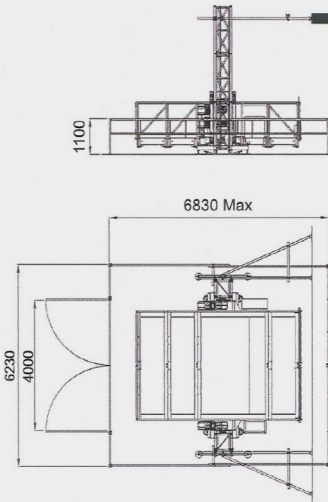

TECHNICAL DATA

	VISION MC/PC3000
Number of masts	2
Max payload	3800 kg
Max height	200m
Tie distance	6m
Cabin dimensions (LxWxH)	3.3 x 2.2 x 1.1m 3.3 x 3.14 x 1.1m 3.3 x 4.08 x 1.1m 5 x 3.3 x 1.1m
Rating power	4 x 7.5Kw
Power supply	220÷240/380÷420V 50Hz
Inrush current	65 Amperes
Travelling speed	24 m/min
Power cable	16mm cable, 4 core & earth

Traliccio quadrato
Square mast - Mât carré